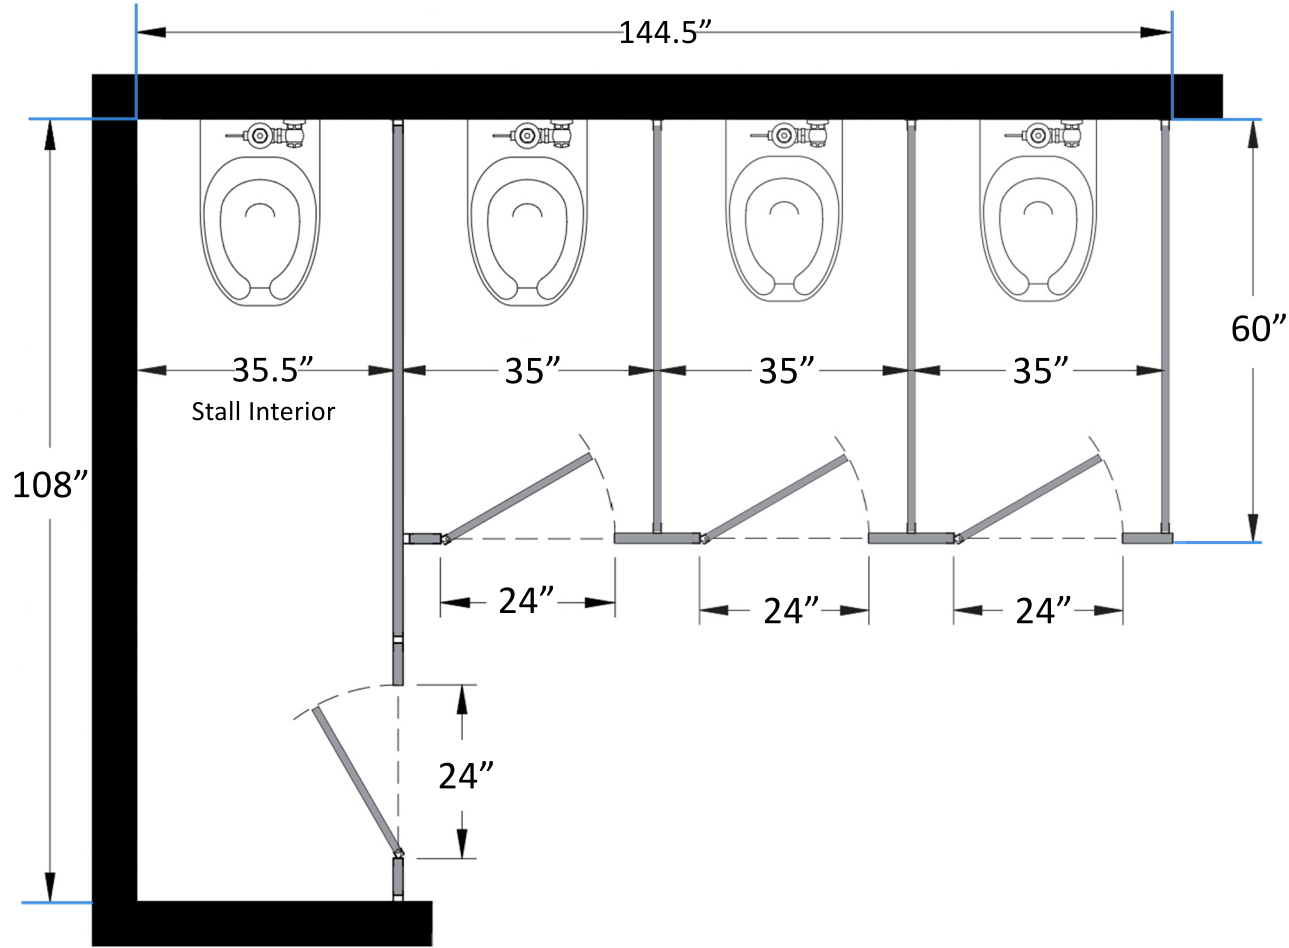

Style:  
 Overhead Braced  
 Floor Mount  
 Ceiling Mount  
 Floor/Ceiling Mount

Material:  
 Baked Enamel  
 Plastic Laminate  
 Solid Phenolic  
 Solid Plastic  
 Stainless Steel

Color:  
\_\_\_\_\_

Ship To: \_\_\_\_\_

City: \_\_\_\_\_

State: \_\_\_\_\_ Zip: \_\_\_\_\_

Bathroom Partitions - 4 Stall Alcove Left Hand  
SKU: ALIC4L  
Standard Dimensions

**Harbor City Supply**

Phone 443-279-0632 or 1-800-260-0907

1966 Greenspring Drive Suite 506, Timonium, Md. 21093